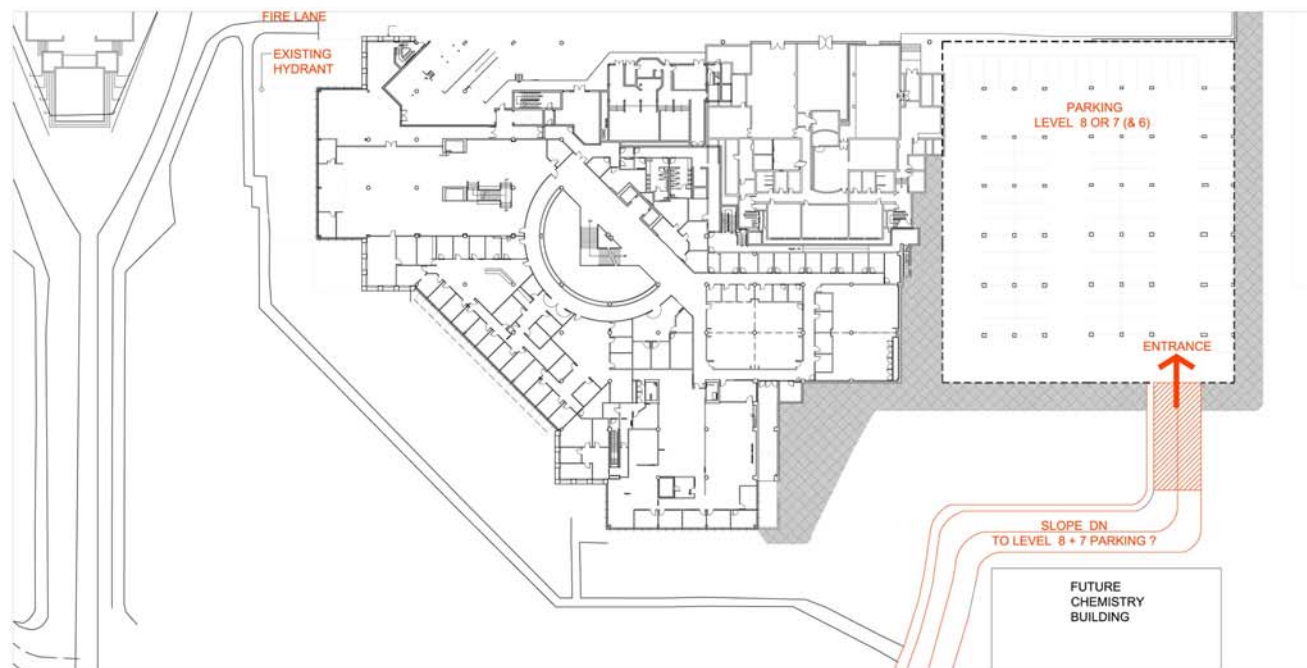

LOADING ACCESS DIAGRAM

PARKING DIAGRAM

FIRE ACCESS DIAGRAM

SERVICES DIAGRAMS

**BINGTHOM**  
ARCHITECTS  
1435 Barrard Street, Vancouver, BC V6Z 2K2  
Tel: 604.681.1111 | Fax: 604.681.1112

- CIRCULATION
- STUDENT SPACE
- ART GALLERY
- GREEN ROOF
- ADMINISTRATION
- LOADING / PARKING