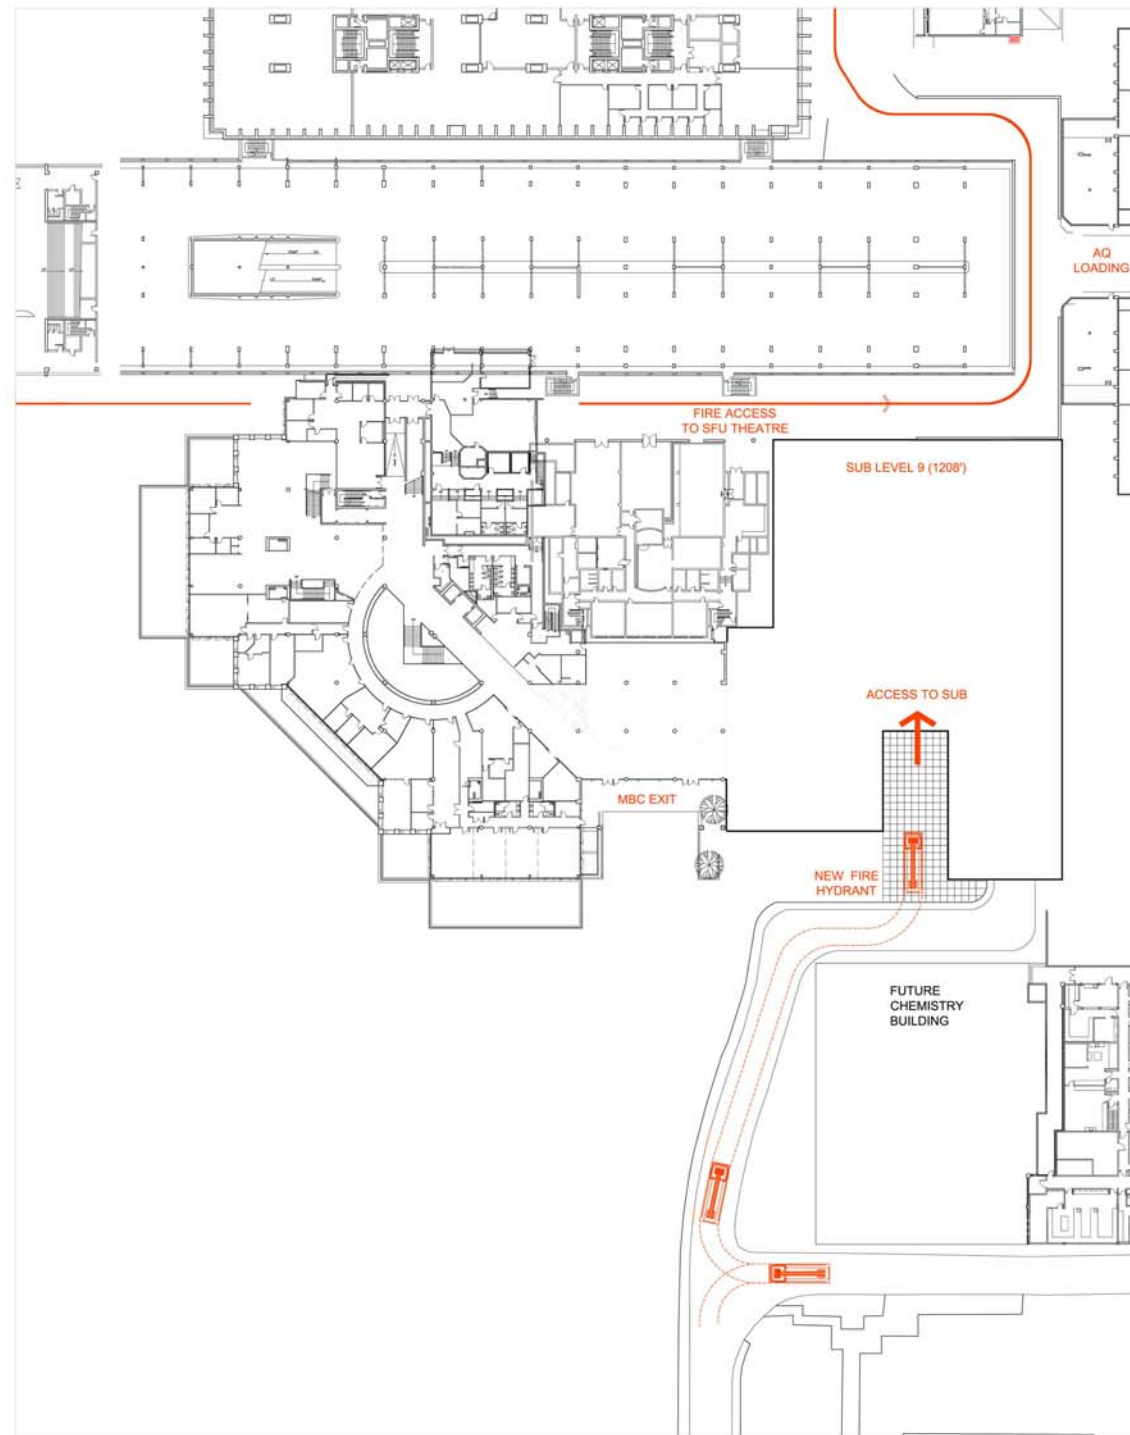

LOADING ACCESS DIAGRAM

PARKING DIAGRAM

FIRE ACCESS DIAGRAM

SERVICES DIAGRAMS

**BINGTHOM**  
ARCHITECTS  
1435 Barrard Street, Vancouver, BC V6Z 2K2  
Tel: 604.681.1111 | Fax: 604.681.1112

- CIRCULATION
- STUDENT SPACE
- ART GALLERY
- GREEN ROOF
- ADMINISTRATION
- LOADING / PARKING

SFU SUB + WEST AQ